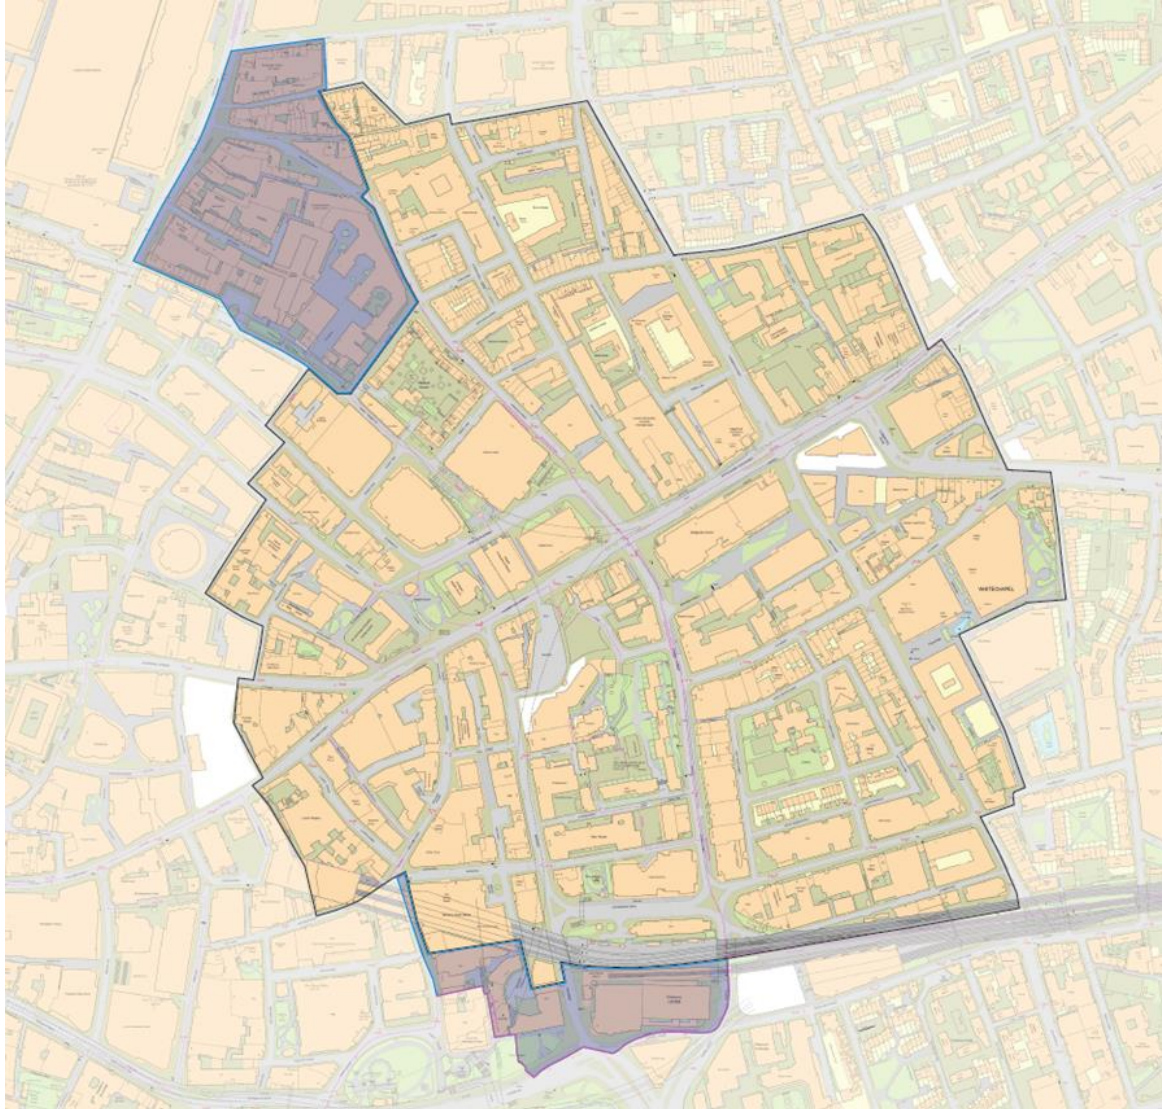

# Aldgate Connect BID Boundary Extension

## Streets within the Extension Area

Artillery Lane	Part	Harrow Place	Part
Bishopsgate	Part	Mansell Street	Part
Brushfield Street	Part	Middlesex Street	Part
Catherine Wheel Alley	All	Minories	Part
Cock Hill	All	New Street	All
Cooper's Row	Part	Rose Alley	All
Crescent	Part	Sandy's Row	Part
Cutler Street	Part	Shorter Street	Part
Devonshire Row	Part	Tower Hill	Part
Devonshire Square	Part	Victoria Avenue	All
Fort Street	All	Widegate Street	All
Hammett Street	Part		

 Boundary extension

 Existing Boundary